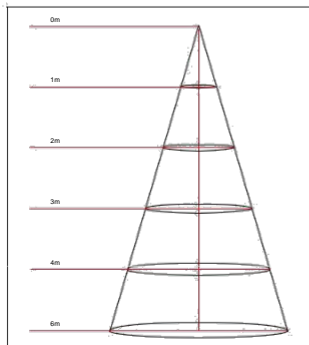

Specifications

Model#	WSL-PNLR-4in-6w
Description	4" LED Round Panel light
Power	6W
Voltage Input	120Vac
Lumen output	500lm
Color Temperature	3000K,4000K,5000K
CRI	>80
Operating Temp.	-20°C~ 40°C
IP Rating	IP20
Certificates	ETL/cETL , Energy Star
Warranty	3 years Limited Warranty
L70 life span	>50000Hrs
Beam Angle	120Degree
Dimmable	Yes(Triac)
Dimension	φ 135mm x H 13mm(φ 5.3" x H 0.5")

Order Information

Item Number	Description	Power	Voltage Input	Dimmable	CCT	Lumen Output	Certificates
WSL-PNLR-4in-6w	4" LED Round Panel light	6W	120Vac	Yes(Triac)	3000k 4000K 5000k	500lm	ETL/cETL Energy Star

Lux Chart

Height	Average Lux (lx)	Light range (dia.)
1M	27.96	285.3cm
2M	10.39	468.0cm
3M	4.62	702.0cm
4M	2.60	936.0cm
6M	1.62	1170.0cm

Photometrics

Product Size

Installation

J-BOX Mount

4'' Retrofit

Packaging

60pcs/CTN Dimension: 385mm*296mm*498mm

498mm

Container Loading QTY

Size	Corton QTY	Product QTY	Volumn
40'hq	2184 ctn	131040 pcs	65.05m ³

Size	Corton QTY	Product QTY	Volumn
40'gp	1911 ctn	114660 pcs	56.92m ³