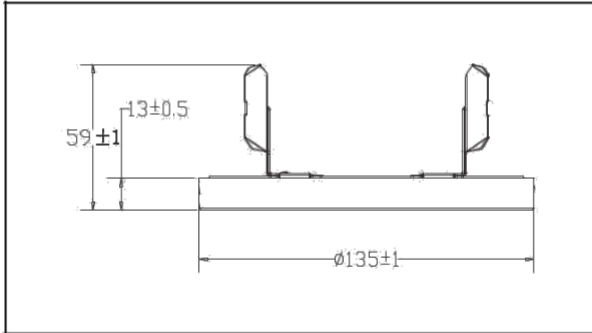

Specifications

Model#	WSL-PNLR-4in-6w
Description	4" LED Round Panel light
Power	6W
Voltage Input	120Vac
Lumen output	500lm
Color Temperature	3000K,4000K,5000K
CRI	>80
Operating Temp.	-20°C~ 40°C
IP Rating	IP20
Certificates	ETL/cETL , Energy Star
Warranty	3 years Limited Warranty
L70 life span	>50000Hrs
Beam Angle	120Degree
Dimmable	Yes(Triac)
Dimension	φ 135mm x H 13mm(φ 5.3" x H 0.5")

Lux Chart

Height	Average Lux (lx)	Light range (dia.)
1M	27.96	285.3cm
2M	10.39	468.0cm
3M	4.62	702.0cm
4M	2.60	936.0cm
6M	1.62	1170.0cm

Photometrics

Product Size

Installation

J-BOX Mount

4'' Retrofit

Packaging

60pcs/CTN Dimension: 385mm*296mm*498mm

498mm

Container Loading QTY

Size	Corton QTY	Product QTY	Volumn
40'hq	2184 ctn	131040 pcs	65.05m ³

Size	Corton QTY	Product QTY	Volumn
40'gp	1911 ctn	114660 pcs	56.92m ³

Size	Corton QTY	Product QTY	Volumn
20'gp	931 ctn	55860 pcs	27.73m ³