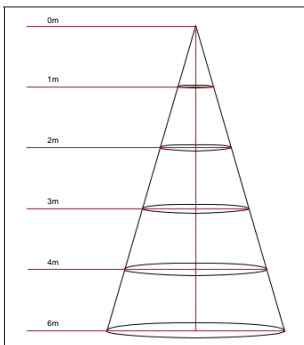

Specifications

Model#	WSL-PNLR-4in-6w
Description	4" LED Round Panel light
Power	6W
Voltage Input	120Vac
Lumen output	500lm
Color Temperature	3000K,4000K,5000K
CRI	>80
Operating Temp.	-20°C~ 40°C
IP Rating	IP20
Certificates	ETL/cETL , Energy Star
Warranty	5 years
L70 life span	>50000Hrs
Beam Angle	120Degree
Dimmable	Yes(Triac)
Dimension	φ 135mm x H 13mm(φ 5.3" x H 0.5")

Lux Chart

Height	Average Lux (lx)	Light range (dia.)
1M	27.96	285.3cm
2M	10.39	468.0cm
3M	4.62	702.0cm
4M	2.60	936.0cm
6M	1.62	1170.0cm

Photometrics

Product Size

Installation

J-BOX Mount

4” Retrofit

Packaging

60pcs/CTN Dimension: 385mm*296mm*498mm

498mm

Container Loading QTY

Size	Corton QTY	Product QTY	Volumn
40'hq	2184 ctn	131040 pcs	65.05m ³

Size	Corton QTY	Product QTY	Volumn
40'gp	1911 ctn	114660 pcs	56.92m ³