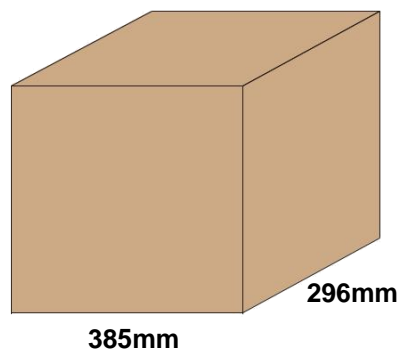

Specifications

Model#	WSL-PNLR-4in-6w
Description	4" LED Round Panel light
Power	6W
Voltage Input	120Vac
Lumen output	500lm
Color Temperature	3000K,4000K,5000K
CRI	>80
Operating Temp.	-20°C~ 40°C
IP Rating	IP20
Certificates	ETL/cETL , Energy Star
Warranty	5 years
L70 life span	>50000Hrs
Beam Angle	120Degree
Dimmable	Yes(Triac)
Dimension	φ 135mm x H 13mm(φ 5.3" x H 0.5")

Lux Chart

Height	Average Lux (lx)	Light range (dia.)
1M	27.96	285.3cm
2M	10.39	468.0cm
3M	4.62	702.0cm
4M	2.60	936.0cm
6M	1.62	1170.0cm

Photometrics

Product Size

Installation

J-BOX Mount

4” Retrofit

Packaging

60pcs/CTN Dimension: 385mm*296mm*498mm

498mm

Container Loading QTY

Size	Corton QTY	Product QTY	Volumn
40'hq	2184 ctn	131040 pcs	65.05m ³

Size	Corton QTY	Product QTY	Volumn
40'gp	1911 ctn	114660 pcs	56.92m ³