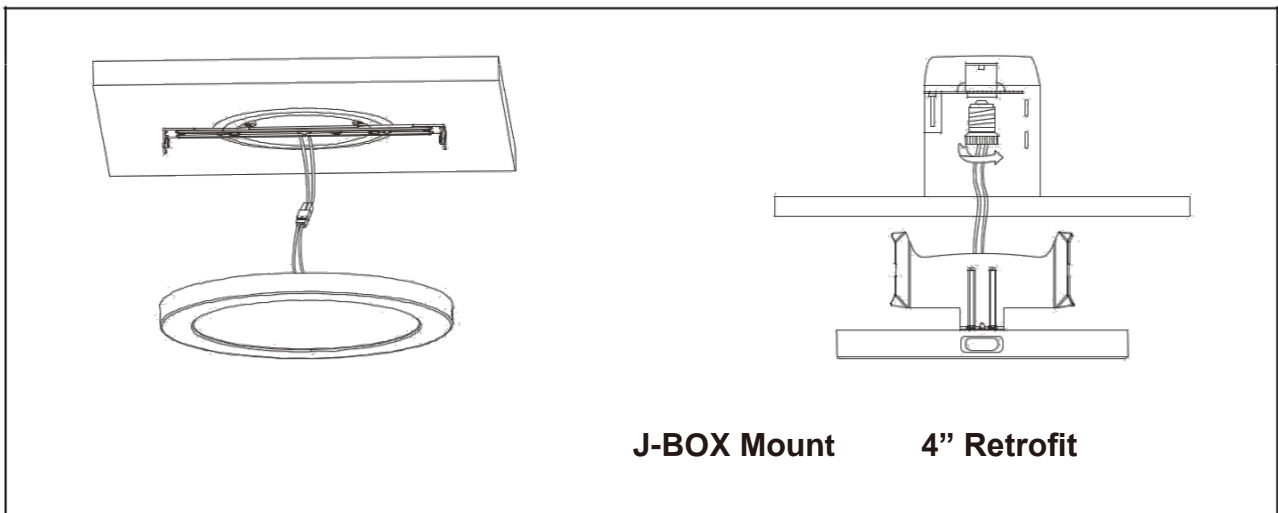

Lux Chart

Height	Average Lux (lx)	Light range (dia.)
1M	27.96	285.3cm
2M	10.39	468.0cm
3M	4.62	702.0cm
4M	2.60	936.0cm
6M	1.62	1170.0cm

Photometrics

Product Size

Installation

J-BOX Mount

4'' Retrofit

Packaging