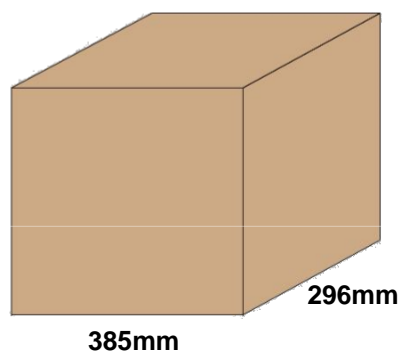

Specifications

Model#	WSL-PNLR-4in-6w
Description	4" LED Round Panel light
Power	6W
Voltage Input	120Vac
Lumen output	500lm
Color Temperature	3000K,4000K,5000K
CRI	>80
Operating Temp.	-20°C~ 40°C
IP Rating	IP20
Certificates	ETL/cETL , Energy Star
Warranty	3 years Limited Warranty
L70 life span	>50000Hrs
Beam Angle	120Degree
Dimmable	Yes(Triac)
Dimension	φ 135mm x H 13mm(φ 5.3" x H 0.5")

Lux Chart

Height	Average Lux (lx)	Light range (dia.)
1M	27.96	285.3cm
2M	10.39	468.0cm
3M	4.62	702.0cm
4M	2.60	936.0cm
6M	1.62	1170.0cm

Photometrics

Product Size

Installation

J-BOX Mount

4'' Retrofit

Packaging

60pcs/CTN Dimension: 385mm*296mm*498mm

498mm

Container Loading QTY

Size	Corton QTY	Product QTY	Volumn
40'hq	2184 ctn	131040 pcs	65.05m ³

Size	Corton QTY	Product QTY	Volumn
40'gp	1911 ctn	114660 pcs	56.92m ³

Size	Corton QTY	Product QTY	Volumn
20'gp	931 ctn	55860 pcs	27.73m ³