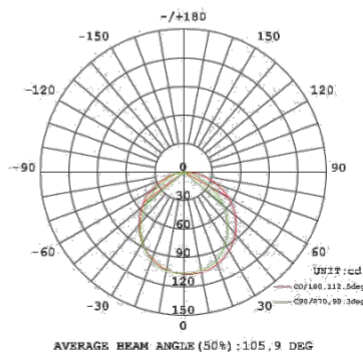

Specifications

Model#	WSL-PNLR-4in-6w
Description	4" LED Round Panel light
Power	6W
Voltage Input	120Vac
Lumen output	500lm
Color Temperature	3000K,4000K,5000K
CRI	>80
Operating Temp.	-20°C~ 40°C
IP Rating	IP20
Certificates	ETL/cETL , Energy Star
Warranty	3 years Limited Warranty
L70 life span	>50000Hrs
Beam Angle	120Degree
Dimmable	Yes(Triac)
Dimension	φ 135mm x H 13mm(φ 5.3" x H 0.5")

Order Information

Item Number	Description	Power	Voltage Input	Dimmable	CCT	Lumen Output	Certificates
WSL-PNLR-4in-6w	4" LED Round Panel light	6W	120Vac	Yes(Triac)	3000k 4000K 5000k	500lm	ETL/cETL Energy Star

Lux Chart

Height	Average Lux (lx)	Light range (dia.)
1M	27.96	285.3cm
2M	10.39	468.0cm
3M	4.62	702.0cm
4M	2.60	936.0cm
6M	1.62	1170.0cm

Photometrics

Product Size

Installation

J-BOX Mount

4'' Retrofit

Packaging