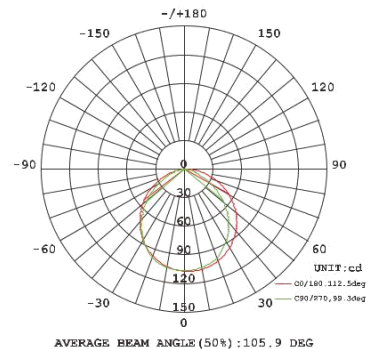

Specifications

Model#	WSL-PNLR-4in-6w
Description	4" LED Round Panel light
Power	6W
Voltage Input	120Vac
Lumen output	500lm
Color Temperature	3000K,4000K,5000K
CRI	>80
Operating Temp.	-20°C~ 40°C
IP Rating	IP20
Certificates	ETL/cETL , Energy Star
Warranty	5 years
L70 life span	>50000Hrs
Beam Angle	120Degree
Dimmable	Yes(Triac)
Dimension	φ 135mm x H 13mm(φ 5.3" x H 0.5")

Order Information

Item Number	Description	Power	Voltage Input	Dimmable	CCT	Lumen Output	Certificates
WSL-PNLR-4in-6w	4" LED Round Panel light	6W	120Vac	Yes(Triac)	3000k 4000K 5000k	500lm	ETL/cETL Energy Star

Lux Chart

Height	Average Lux (lx)	Light range (dia.)
1M	27.96	285.3cm
2M	10.39	468.0cm
3M	4.62	702.0cm
4M	2.60	936.0cm
6M	1.62	1170.0cm

Photometrics

Product Size

Installation

J-BOX Mount

4” Retrofit

Packaging