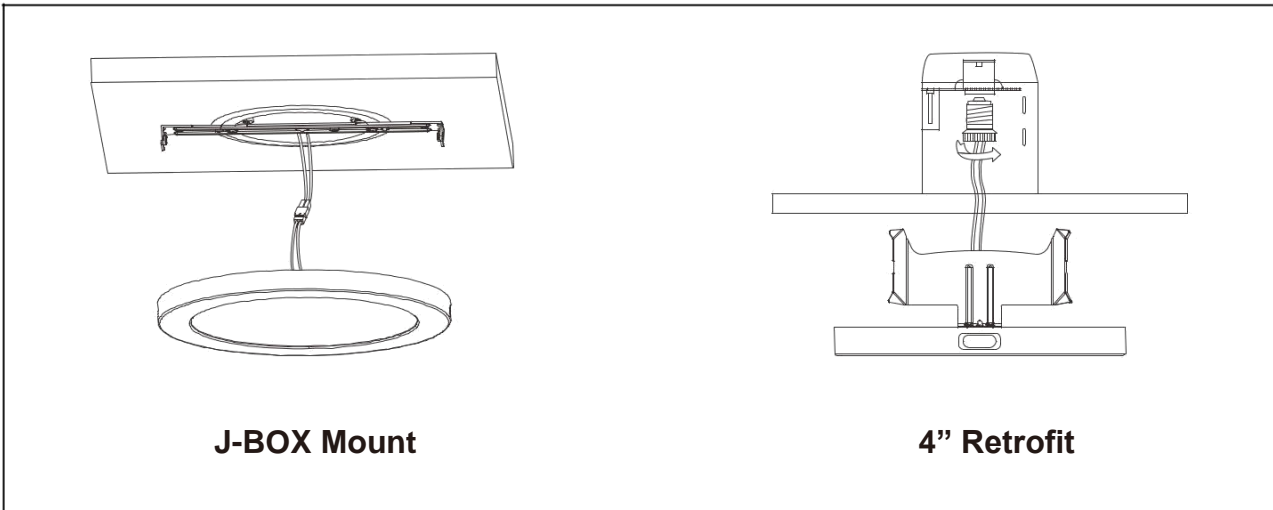

Specifications

Model#	WSL-PNLR-4in-6w
Description	4" LED Round Panel light
Power	6W
Voltage Input	120Vac
Lumen output	500lm
Color Temperature	3000K,4000K,5000K
CRI	>80
Operating Temp.	-20°C~ 40°C
IP Rating	IP20
Certificates	ETL/cETL , Energy Star
Warranty	5 years
L70 life span	>50000Hrs
Beam Angle	120Degree
Dimmable	Yes(Triac)
Dimension	φ 135mm x H 13mm(φ 5.3" x H 0.5")

Lux Chart

Height	Average Lux (lx)	Light range (dia.)
1M	27.96	285.3cm
2M	10.39	468.0cm
3M	4.62	702.0cm
4M	2.60	936.0cm
6M	1.62	1170.0cm

Photometrics

Product Size

Installation

J-BOX Mount

4” Retrofit

Packaging