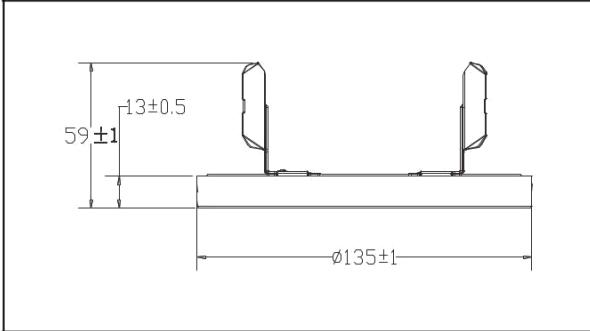

Specifications

Model#	WSL-PNLR-4in-6w
Description	4" LED Round Panel light
Power	6W
Voltage Input	120Vac
Lumen output	500lm
Color Temperature	3000K,4000K,5000K
CRI	>80
Operating Temp.	-20°C~ 40°C
IP Rating	IP20
Certificates	ETL/cETL , Energy Star
Warranty	5 years
L70 life span	>50000Hrs
Beam Angle	120Degree
Dimmable	Yes(Triac)
Dimension	φ 135mm x H 13mm(φ 5.3" x H 0.5")

Lux Chart

Height	Average Lux (lx)	Light range (dia.)
1M	27.96	285.3cm
2M	10.39	468.0cm
3M	4.62	702.0cm
4M	2.60	936.0cm
6M	1.62	1170.0cm

Photometrics

Product Size

Installation

J-BOX Mount

4” Retrofit

Packaging

60pcs/CTN Dimension: 385mm*296mm*498mm

498mm

Container Loading QTY

Size	Corton QTY	Product QTY	Volumn
40'hq	2184 ctn	131040 pcs	65.05m ³

Size	Corton QTY	Product QTY	Volumn
40'gp	1911 ctn	114660 pcs	56.92m ³

Size	Corton QTY	Product QTY	Volumn
20'gp	931 ctn	55860 pcs	27.73m ³