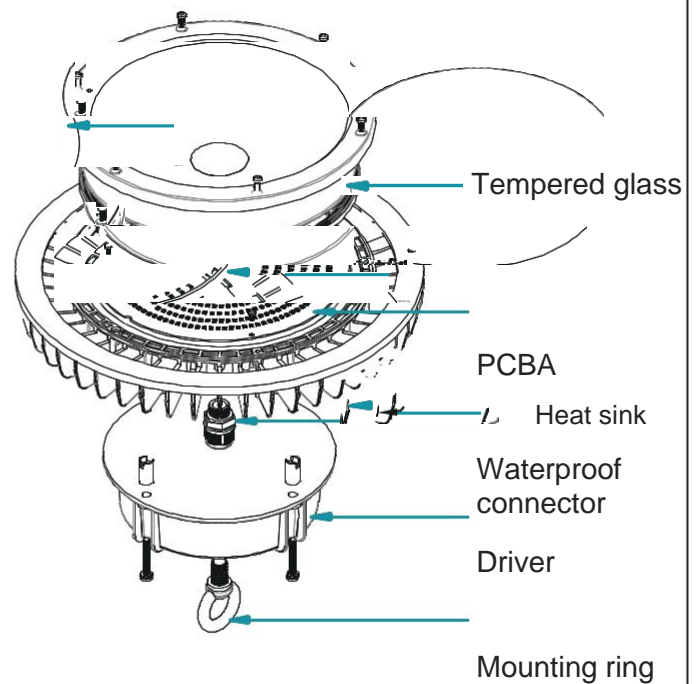

# Product Description

- Sosen LED Driver
- Super bright LM80 LED 2835 SMD, CRI>70
- Lumen output: 150LM/M
- PF> 0.9 , THD<20%
- 120-277Vac , 1-10V dimmable
- High quality glass lens Non-flicker, protect your eyes
- 5-7 days fast delivery once confirmed
- IP65
- 5 years warranty

## Dimensions

100W	Ø 10.24*6.26 inch
150W/200W	Ø 10.24*6.85 inch
240W	Ø 12.60*6.73 inch
300W	Ø 12.60*7.80 inch

## Structures