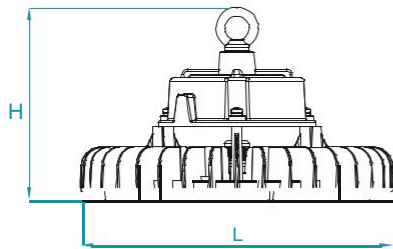

## Dimensions

100W	Ø 10.24*6.26 inch
150W/200W	Ø 10.24*6.85 inch
240W	Ø 12.60*6.73 inch
300W	Ø 12.60*7.80 inch