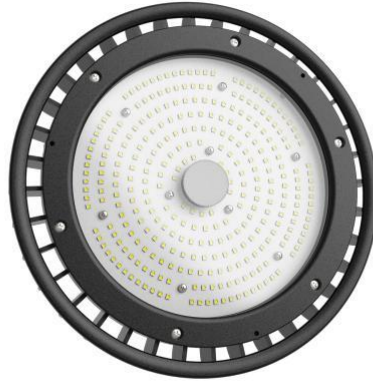

Parameter

UFO High Bay Series

Model No.	Watts(W)	Input Voltage	Lumen	Size (Inch)	N.W (lbs)
USA-HBJL-100W-BBNL[DM,SD,DE,SE]	100	120-277 VaC	150LM/W	Ø 10.24*6.26	4.29
USA-HBJL-150W-BBNL[DM,SD,DE,SE]	150			Ø 10.24*6.85	4.40
USA-HBJL-200W-BBNL[DM,SD,DE,SE]	200			Ø 10.24*6.85	4.40
USA-HBJL-240W-BBNL[DM,SD,DE,SE]	240			Ø 12.60*6.73	6.34
USA-HBJL-300W-BBQL[DM,SD,DE,SE]	300			Ø 12.60*7.80	9.85

PS:			
DM	Dimming function	SD	Sensing+Dimming function
DE	Emergency+Dimming function	SE	Sensing+Emergency+Dimming function

BB=40 (4000K),50 (5000K), 57 (5700K)

Packing Details

Model No.	Watts(W)	N. W (lbs)	Carton Size (Inch)	QTY/ctn (pcs)	G. W (lbs)	Qty loaded by 20GP	Qty loaded by 40GP	Qty loaded by 40HQ
HBJL-100W	100	4.29 lbs	10.63*10.63*7.09	1	6.94 lbs	2016 pcs	4032 pcs	4707 pcs
HBJL-150W	150	4.40 lbs	10.63*10.63*7.68	1	7.05 lbs	1848 pcs	3696 pcs	4368 pcs
HBJL-200W	200	4.40 lbs	10.63*10.63*7.68	1	7.05 lbs	1848 pcs	3696 pcs	4368 pcs
HBJL-240W	240	6.34 lbs	12.99*12.99*7.28	1	8.99 lbs	1224 pcs	2520 pcs	2730 pcs
HBJL-300W	300	9.85 lbs	12.99*11.81*8.27	1	11.9 lbs	1190 pcs	2450 pcs	2940 pcs