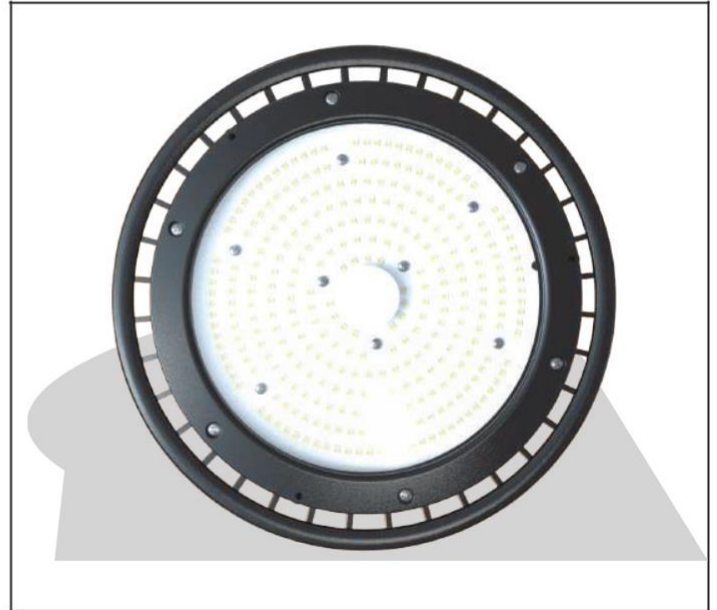

# LED UFO HIGH BAY Spec

5 years  
warranty

150 LM/W

IP65

# Product Description

- Sosen LED Driver
- Super bright LM80 LED 2835 SMD, CRI>70
- Lumen output: 150LM/M
- PF> 0.9 , THD<20%
- 120-277Vac , 1-10V dimmable
- High quality glass lens Non-flicker, protect your eyes
- 5-7 days fast delivery once confirmed
- IP65
- 5 years warranty

## Dimensions

100W	Ø 10.24*6.26 inch
150W/200W	Ø 10.24*6.85 inch
240W	Ø 12.60*6.73 inch
300W	Ø 12.60*7.80 inch